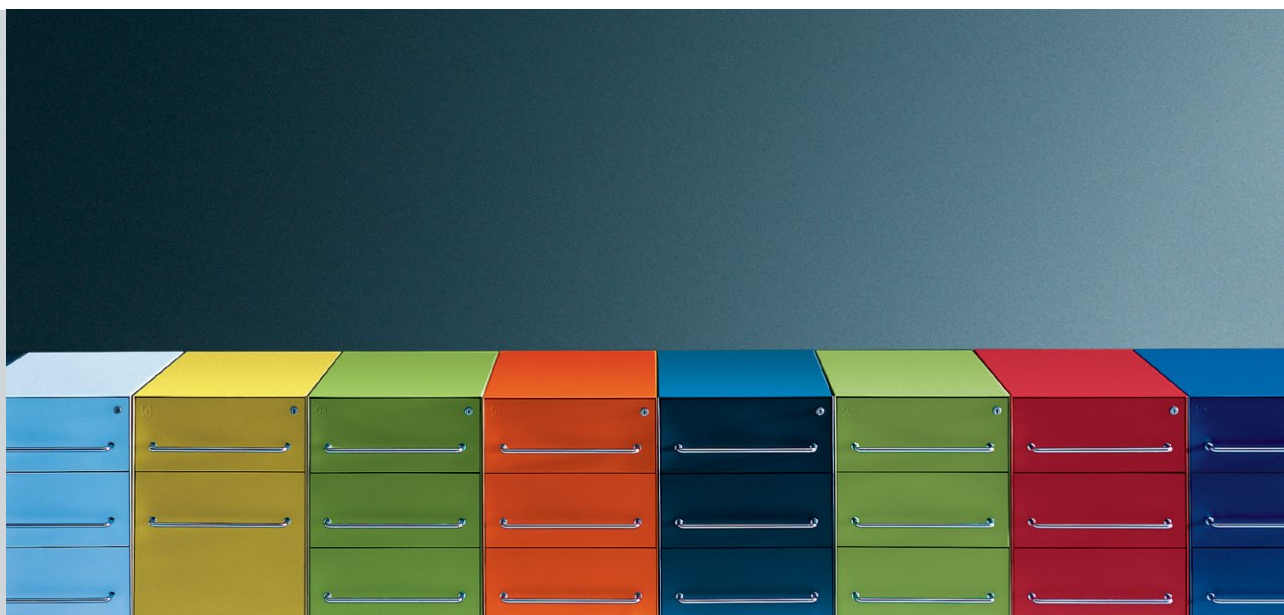

Basic

Centro Progetti Tecno
.05

Basic

INTRO

The Basic modular storage system was created by the "Centro Progetti Tecno" to serve as a natural extension and complement to office systems like Tecno's own Nomos and Graphis. The units in the Basic range act as links between work system stations, adding aesthetic interest and variation and improving the functionality of the office environment.

The Basic modular storage system is made in box section sheet metal and finished in epoxy powder paint. The system comprises drawer units, supports and cabinets. Elegant design and sober lines make these cabinets and drawers extremely versatile and permit them to be used in a wide range of compositions. The drawer units come in four variants: three drawers on wheels or feet and one drawer and one drop file unit, again on wheels or feet. All versions can be fitted with handles or with a plain front without handles. The modular units have a fixed base dimension of 80x45 cm but vary in height between 72 cm and 212.5 cm, making a vast range of storage solutions possible, from formal and stylish drawer units to practical, large capacity cupboards. The range also includes structural elements that can be used to support work tops.

Colour is another important feature of the Basic range, and contributes to the creation of coordinated office images in drawer units. Drawer units are painted in matt white, light grey, dark grey, ochre, orange or kiwi green while the supports, cabinets and shelves are finished in matt white, light grey or dark grey.